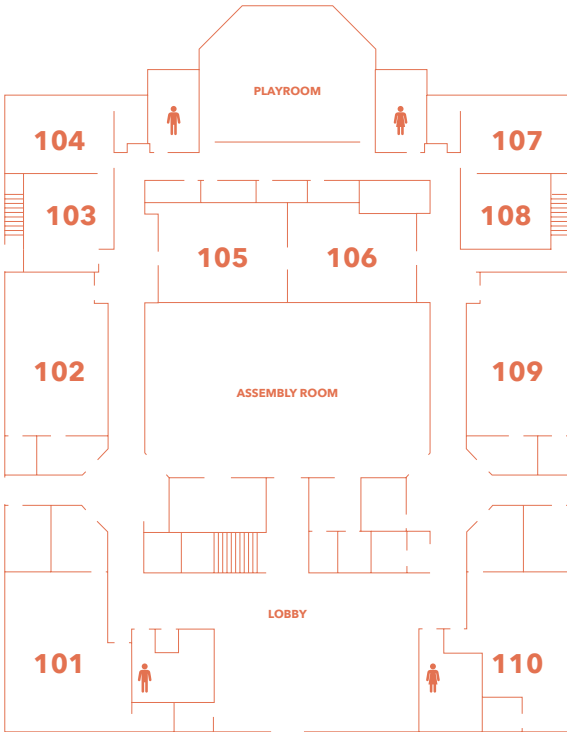

Sunday Locations

Nurseries

Babies	WW Nursery 1
Crawlers	WW Nursery 2
Walkers	105, 106
2 Year Old	104, 107

Preschool & Elementary

8:15 Service	Boys	Girls
3 Year Olds	102	102
Pre-K	101	101
Kindergarten	201	201
1st-2nd Grade	203	213
3rd-4th Grade	205	211
5th-6th Grade	207	209

9:45 Classes	Boys	Girls
3 Year Olds	102	109
Pre-K	101	110
Kindergarten	201	215

9:45 Sunday Rally	Combined
1st-6th Grade	Assembly Room

10:45 Service	Boys	Girls
3 Year Olds	102	109
Pre-K	101	110
Kindergarten	201	215
1st Grade	202	214
2nd Grade	203	213
3rd Grade	204	212
4th Grade	205	211
5th Grade	206	210
6th Grade	207	209

5:00 Service	Boys	Girls
3 Year Olds	102	102
Pre-K	101	101
Kindergarten	201	201

First Floor

Second Floor